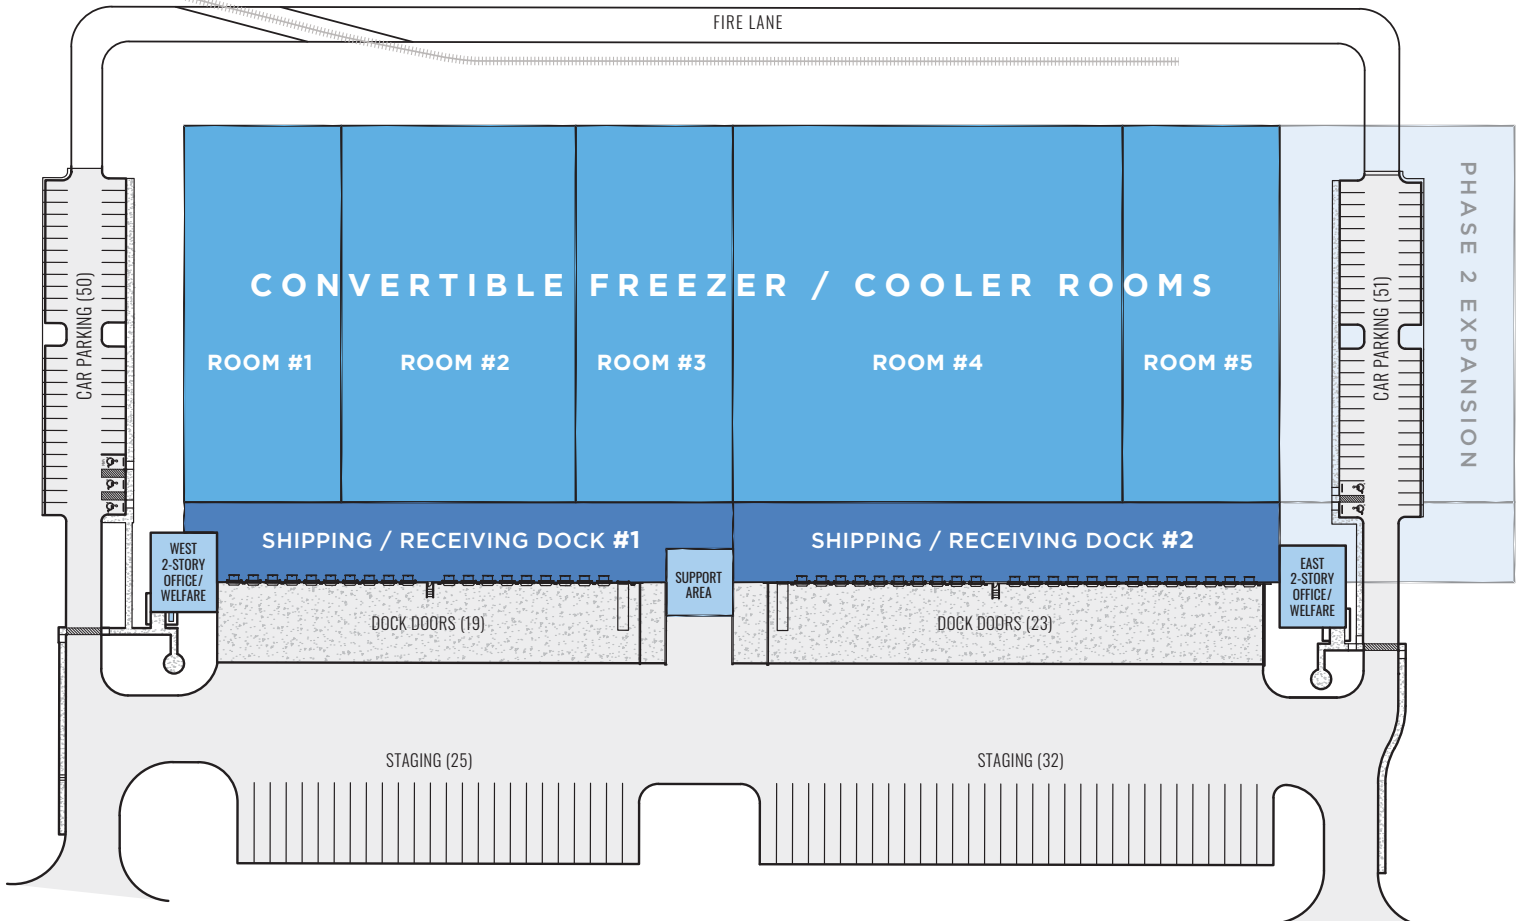

BNSF RAILROAD